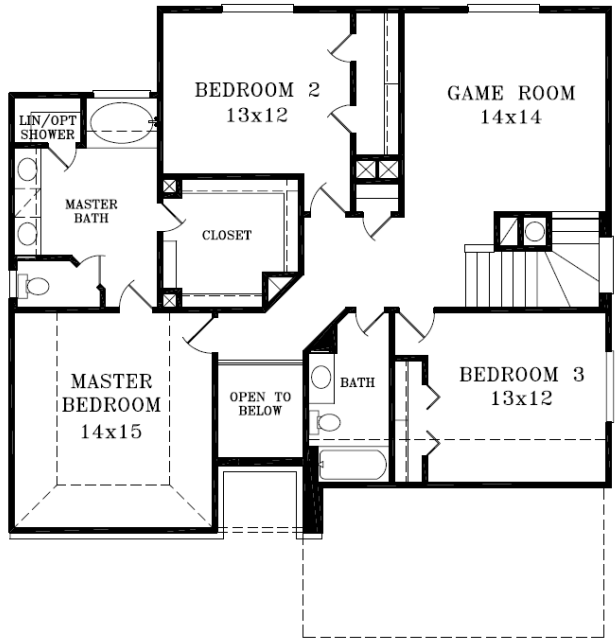

ELEVATION A

ELEVATION B

ELEVATION C

Plan #2438

Page 1 of 2

This is an artist's representation. Prices and windows may vary per elevation. Please consult builder for details.

4710 Shavano Oak, Suite 103 • San Antonio, Texas 78249
Phone: (210) 493-2323 • Fax: (210) 493-3490

www.DavidAndersonHomes.com

FIRST FLOOR PLAN

SECOND FLOOR PLAN

This is an artist's representation. Prices and windows may vary per elevation. Please consult builder for details.

4710 Shavano Oak, Suite 103 • San Antonio, Texas 78249
Phone: (210) 493-2323 • Fax: (210) 493-3490